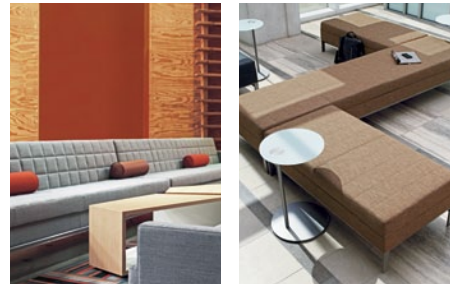

———— The Contract line features firm cushioning and an upright posture for brief but productive interludes. Designed primarily for spaces like lobbies, welcome area, waiting room that welcome and host a certain number of people intensively, it allows you to create a true variety of configurations.

———— The soft Lifestyle series is designed for the relaxed postures in social officing and residential setting. It creates a social feel in your workplace. Or comfortable-modern at home. It is generously proportioned with plush cushions and an elegant cross-stitch tufting detail.

MILLBRAE CONTRACT

One, two, three or four seat lounge with or without
armrest (one arm only possible on one seat).
One, two, three or four seat soft bench.
Tufted pattern accents, and firm comfort.
Optional ganging bracket to join several elements
together in order to create various stable configurations.

Statement of Line

1-3 Lifestyle Lounge

- 1. L 902 x W 889 x H 730, Seat: L 740 x W 560 x H 430;
- 2. L 1639 x W 889 x H 730, Seat: L 1480 x W 560 x H 430;
- 3. L 2375 x W 889 x H 730, Seat: L 2200 x W 560 x H 430