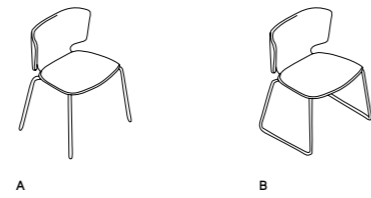

Product Features

- A, B. Winged back wraps around Basel.
- A, B. Arm and top of back stitch detail.
- C. Contoured seat details.
- D. Back stitch detail.
- E. Chrome sled base detail.
- F. Chrome four leg base detail.

Details

- Dimensions**
- | | |
|-------------------|----------------------|
| A Four Leg Chair | H 73cm W 59cm D 50cm |
| B Sled Base Chair | H 73cm W 56cm D 50cm |

Surface Materials

Fabrics
Lucia, Gaja C2C, Remix, Steelcut Trio,
Divina Melange 2, Hallingdal 65

Frame
Chrome

VICCARBE WRAPP CHAIR

Marc Krusin, Spain

Elegantly functional.

The Viccarbe Wrapp chair combines a snug winged back and generous, slightly inclined contoured seat, for comfort and support.

————— A comfortable chair that wraps the back while distributing its support. a meeting and guest chair that doesn't ward out its occupant. it's elegantly functional.