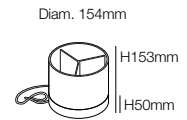

"I have such a hunger to learn, to try new things, and to connect the dots."
 — Scott Wilson

PRODUCT SPECS
DETAILS

Product Features

Four outlets available in two versions: UK and Schuko that fits C, E (CEE7/7), F and G (BS1363) plugs.
Energy saving illuminated on/off switch.
L 1,80m cord.
Circuit breaker integrated into the bottom of device (reset button).
Top tray in white-milk and power source in white-milk face with silver ring.

Dimensions

Product Features

COMPLETE WITH TRAY

SCHUKO VERSION

UK VERSION

CIRCUIT BREAKER

Surface Materials

Accessory tray