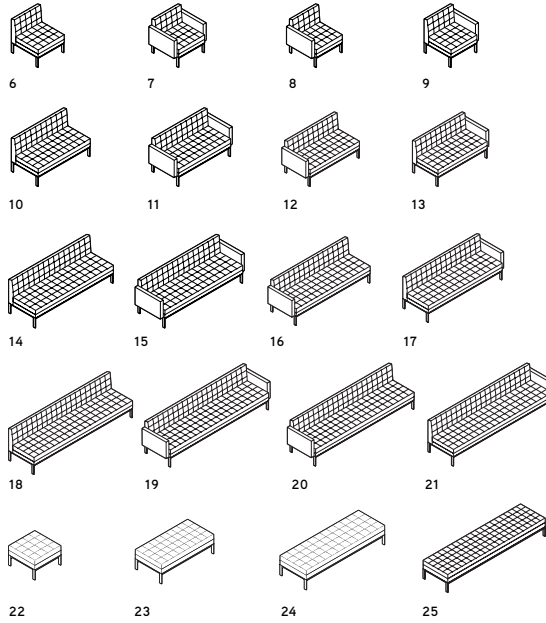

Product Features

Surface Materials

Base Finishes